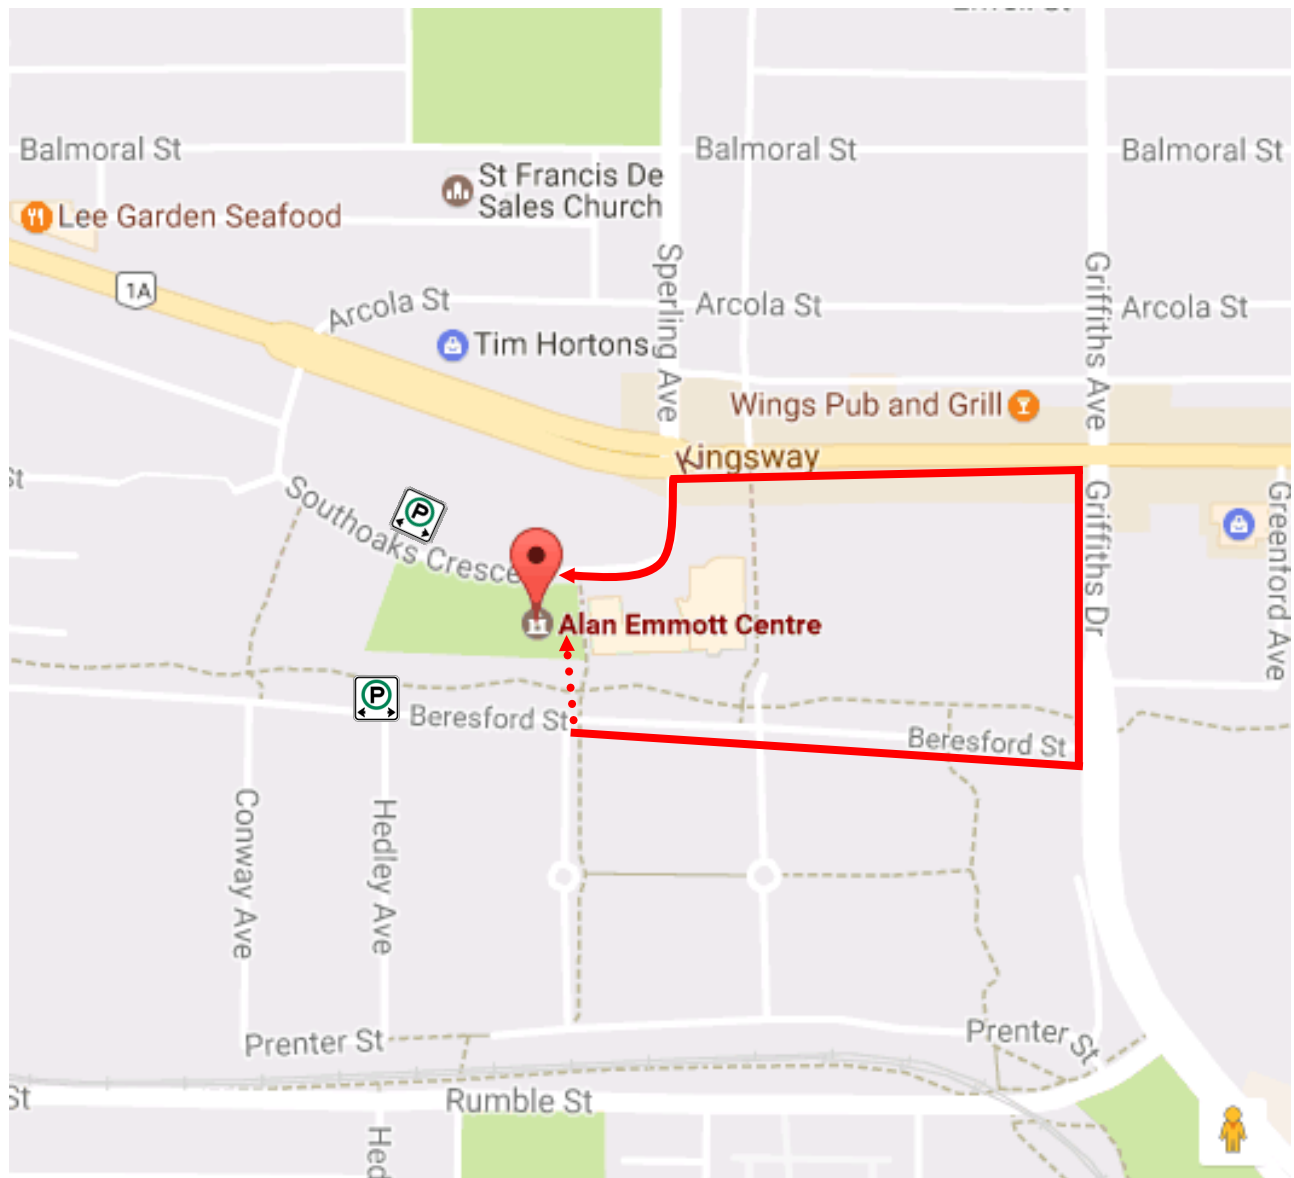

ALAN EMMOTT CENTRE PARKING MAP

HALL ADDRESS: 6650 Southoaks Crescent, Burnaby, BC V5E 4M7

PARKING: There are 12 parking spots in our parking lot, including 2 handicapped ones. There is also street parking on Southoaks Cres and ample free parking behind the hall on Beresford Street, with a sidewalk from Beresford Street to the hall entrance.